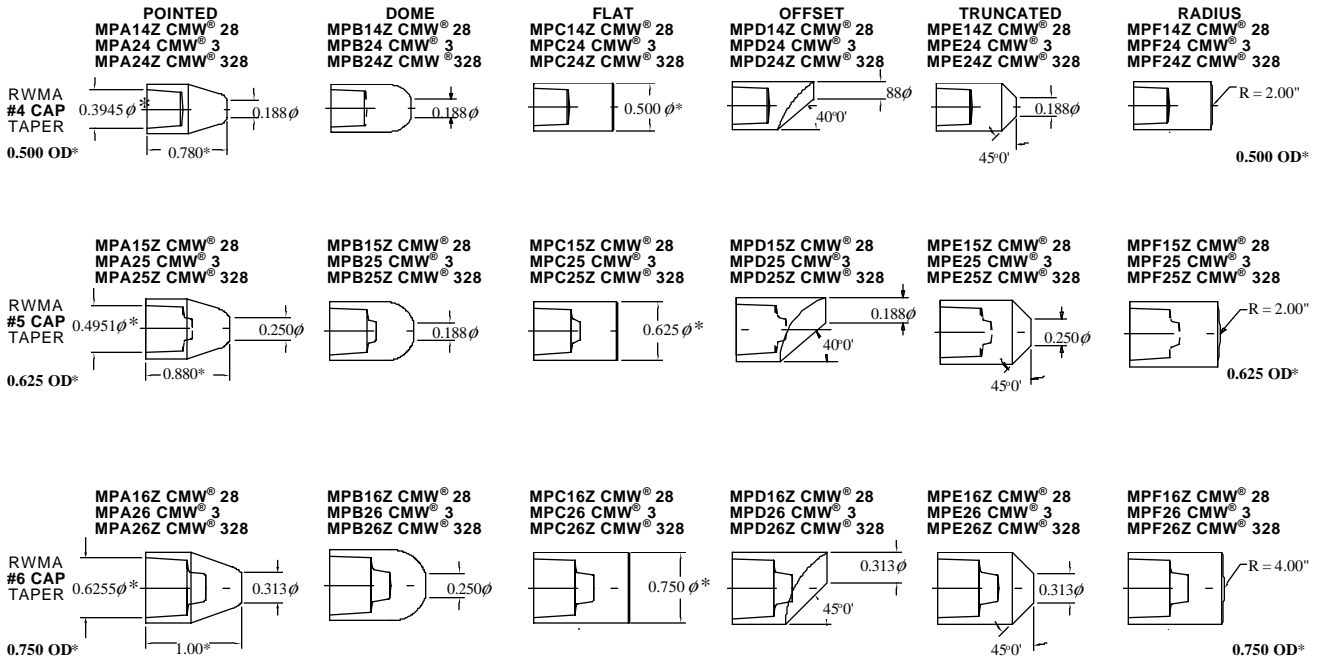

CAPELECTRODES

T.J. Snow Co. (423) 894-6234; FAX: (423) 490-2417 (authorized distributor CMW Inc.)

These economical, quick change caps are made of long-lasting, highly-efficient CMW® 28, CMW® 3, and CMW® 328 ALLOYS, precision manufactured to exacting tolerances in a wide range of standard configurations or to your special requirements

CMW FEMALE CAP ELECTRODES

ALL DIM. MARKED WITH AN (*) ARE COMMON TO EACH CAP IN A HORIZONTAL LINE.

CMW MALE CAP ELECTRODES

ALL DIM. MARKED WITH AN (*) ARE COMMON TO EACH CAP IN A HORIZONTAL LINE.