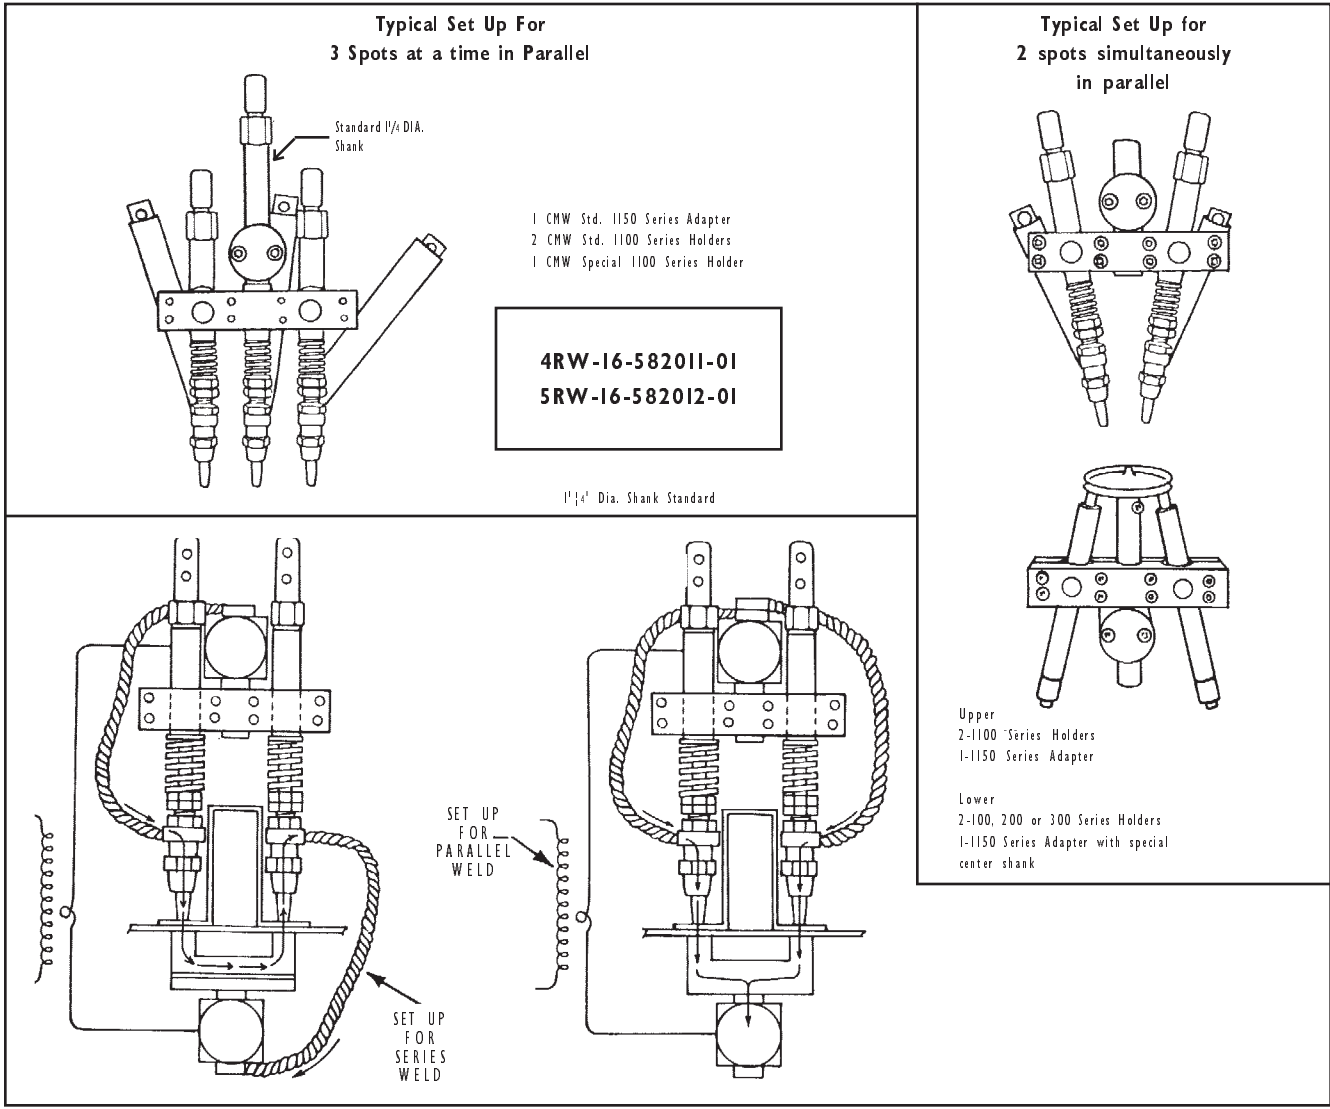

APPLICATION SHEET FOR TYPICAL MULTIPLE SPOT WELDING SET UPS

CMW Inc. P.O. Box 2266, Indianapolis, IN 46206 (317) 634-8884 FAX: (317) 638-2706

TYPICAL SET UP OF 800 SERIES "Nu-Twist"® UNITS

CONTACT FACTORY

ALL ABOVE ITEMS
PRICED and MADE
TO SPECIAL ORDER

ILLUSTRATIONS
ONLY

For dual spot welding using hydraulic "Nu-Twist"® pressure equalizing subassemblies and surface mounted adapters as basic building blocks